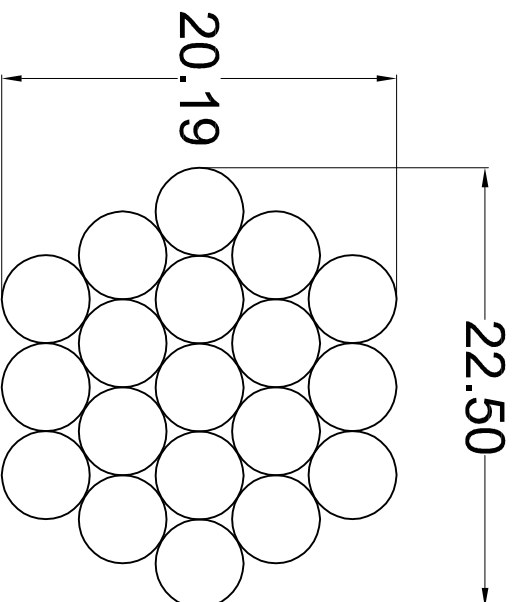

**1.5 ROUND**  
 91 pc. bundle  
 GUAGE ALL  
 2 1/42 Length

**4.5 ROUND**  
 19 pc. bundle  
 GUAGE ALL  
 2 1/42 Length

**6.625 ROUND**  
 10 pc. bundle  
 GUAGE ALL  
 2 1/42 Length

**AMERICAN TUBE**  
 MANUFACTURING, INC.