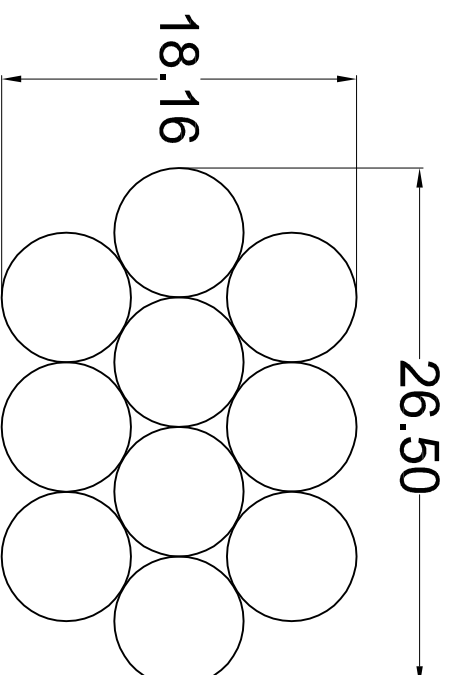

**1.5 ROUND**  
 91 pc. bundle  
 GUAGE ALL  
 2 1/42 Length

**4.5 ROUND**  
 19 pc. bundle  
 GUAGE ALL  
 2 1/42 Length

**6.625 ROUND**  
 10 pc. bundle  
 GUAGE ALL  
 2 1/42 Length

**AMERICAN TUBE**  
 MANUFACTURING, INC.